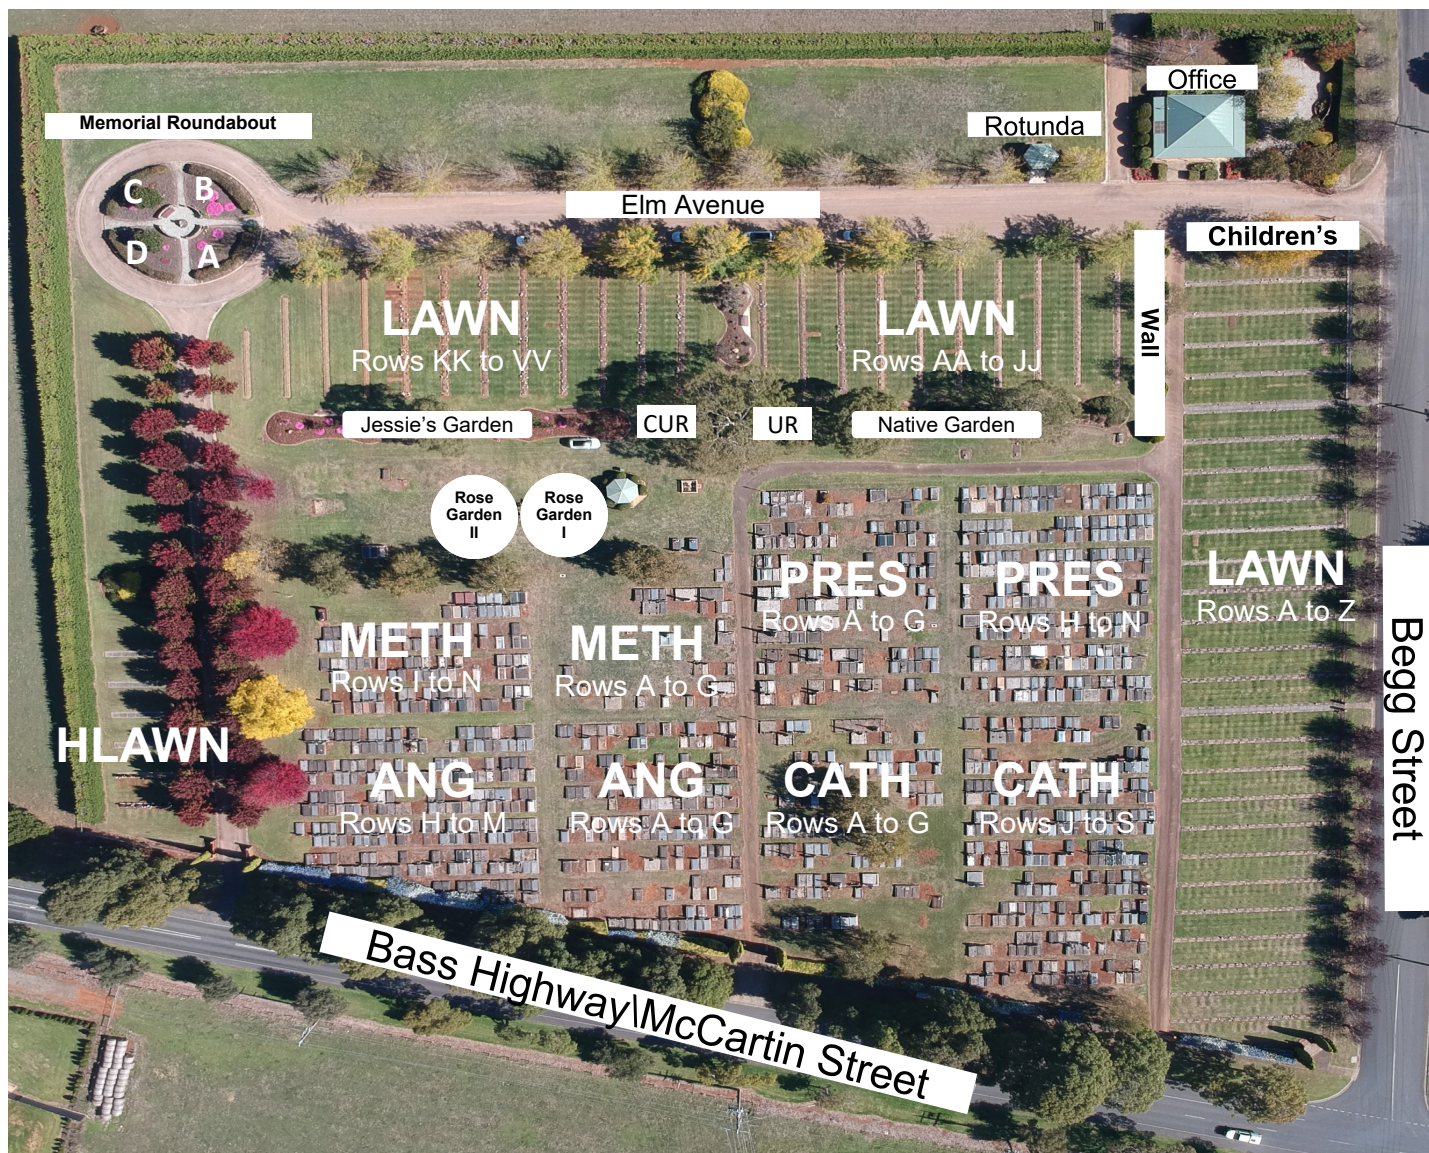

Leongatha Cemetery

Key

ACACIA	=	Wall
ANG	=	Anglican
BANKSIA	=	Wall
CATH	=	Catholic
CORREA	=	Wall
CUR	=	Children's Unmarked Rock
METH	=	Methodist
HLAWN -	=	Headstone Lawn
PRES	=	Presbyterian
UR	=	Unmarked Rock