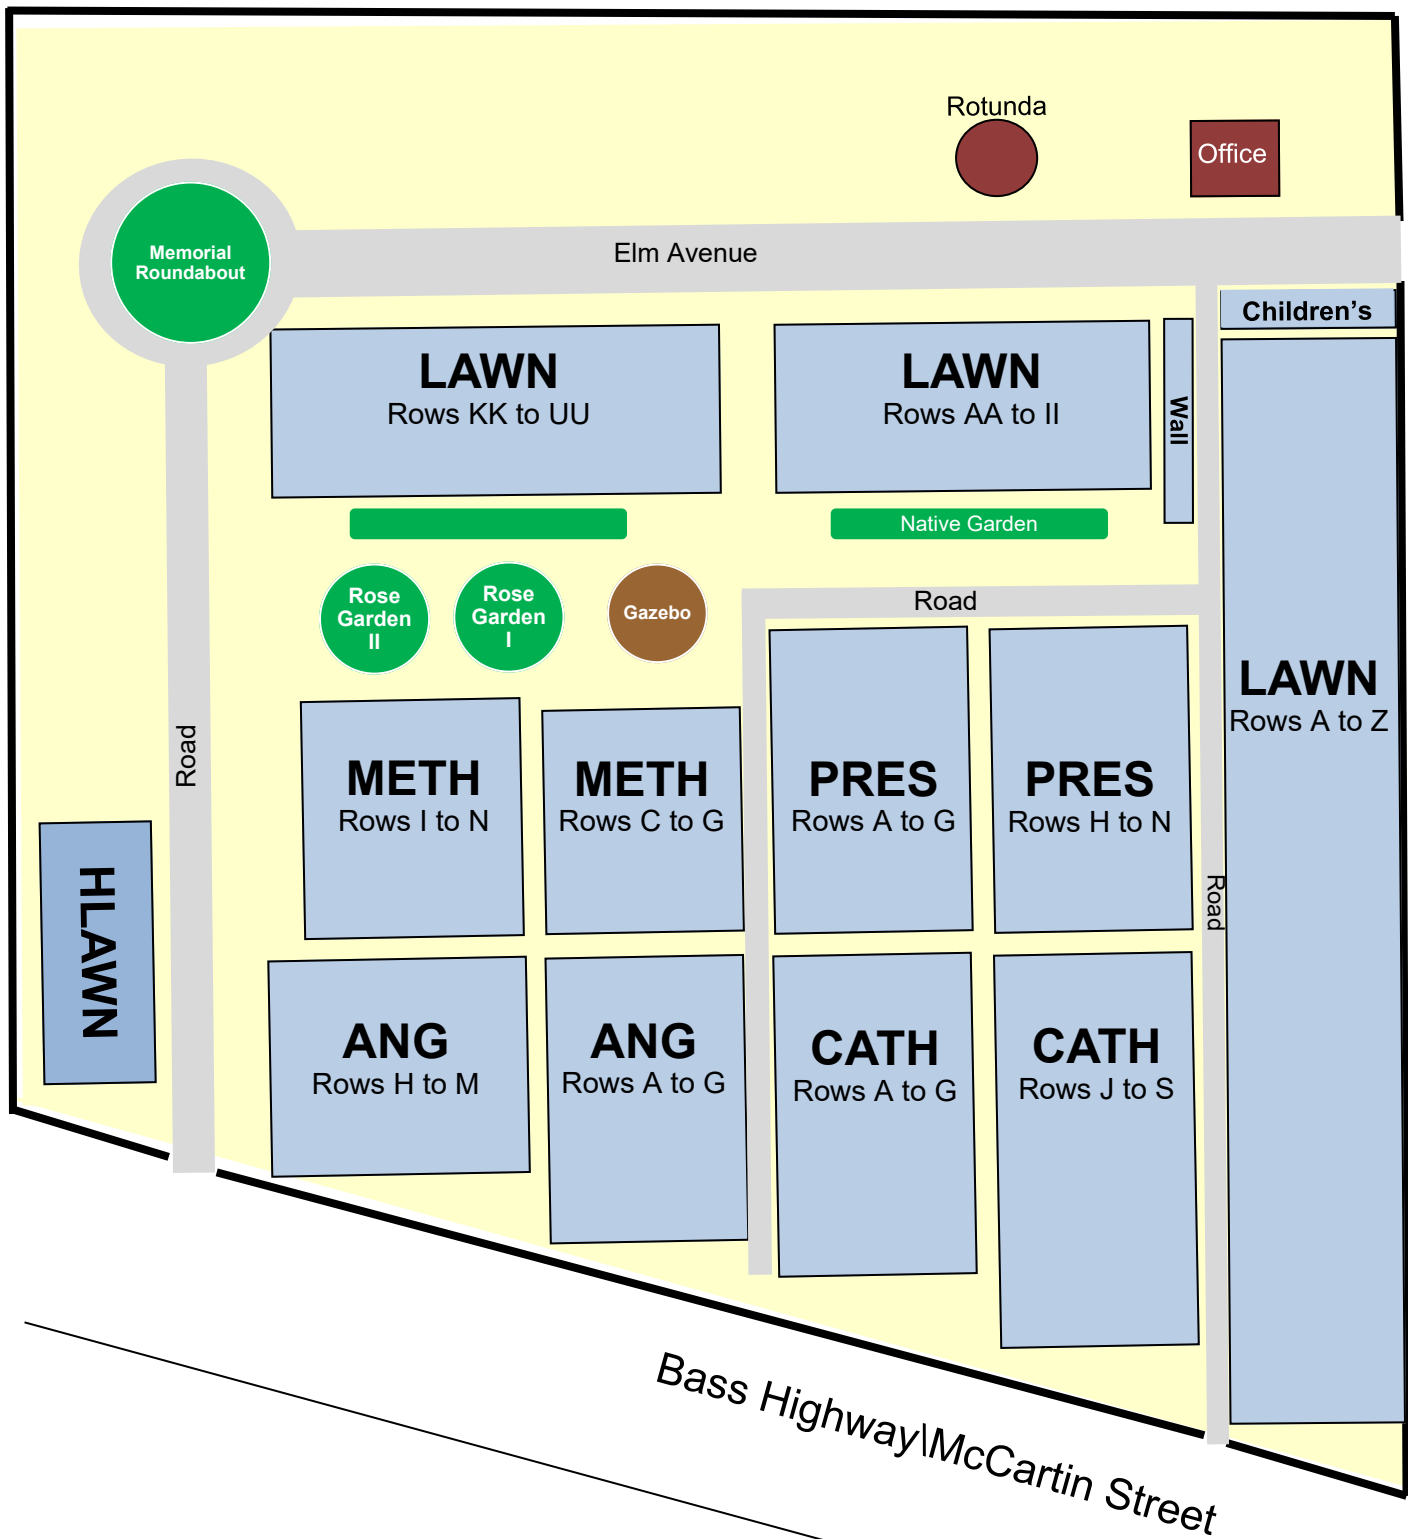

Leongatha Cemetery

Key

ANG	=	Anglican
CATH	=	Catholic
METH	=	Methodist
HLAWN	=	Headstone Lawn
PRES	=	Presbyterian

150 McCartin Street, Leongatha
(Cnr McCartin & Begg Streets)

Tel: 0487 012 044

Email: info@leongathacemetery.com.au
Web: www.leongathacemetery.com.au