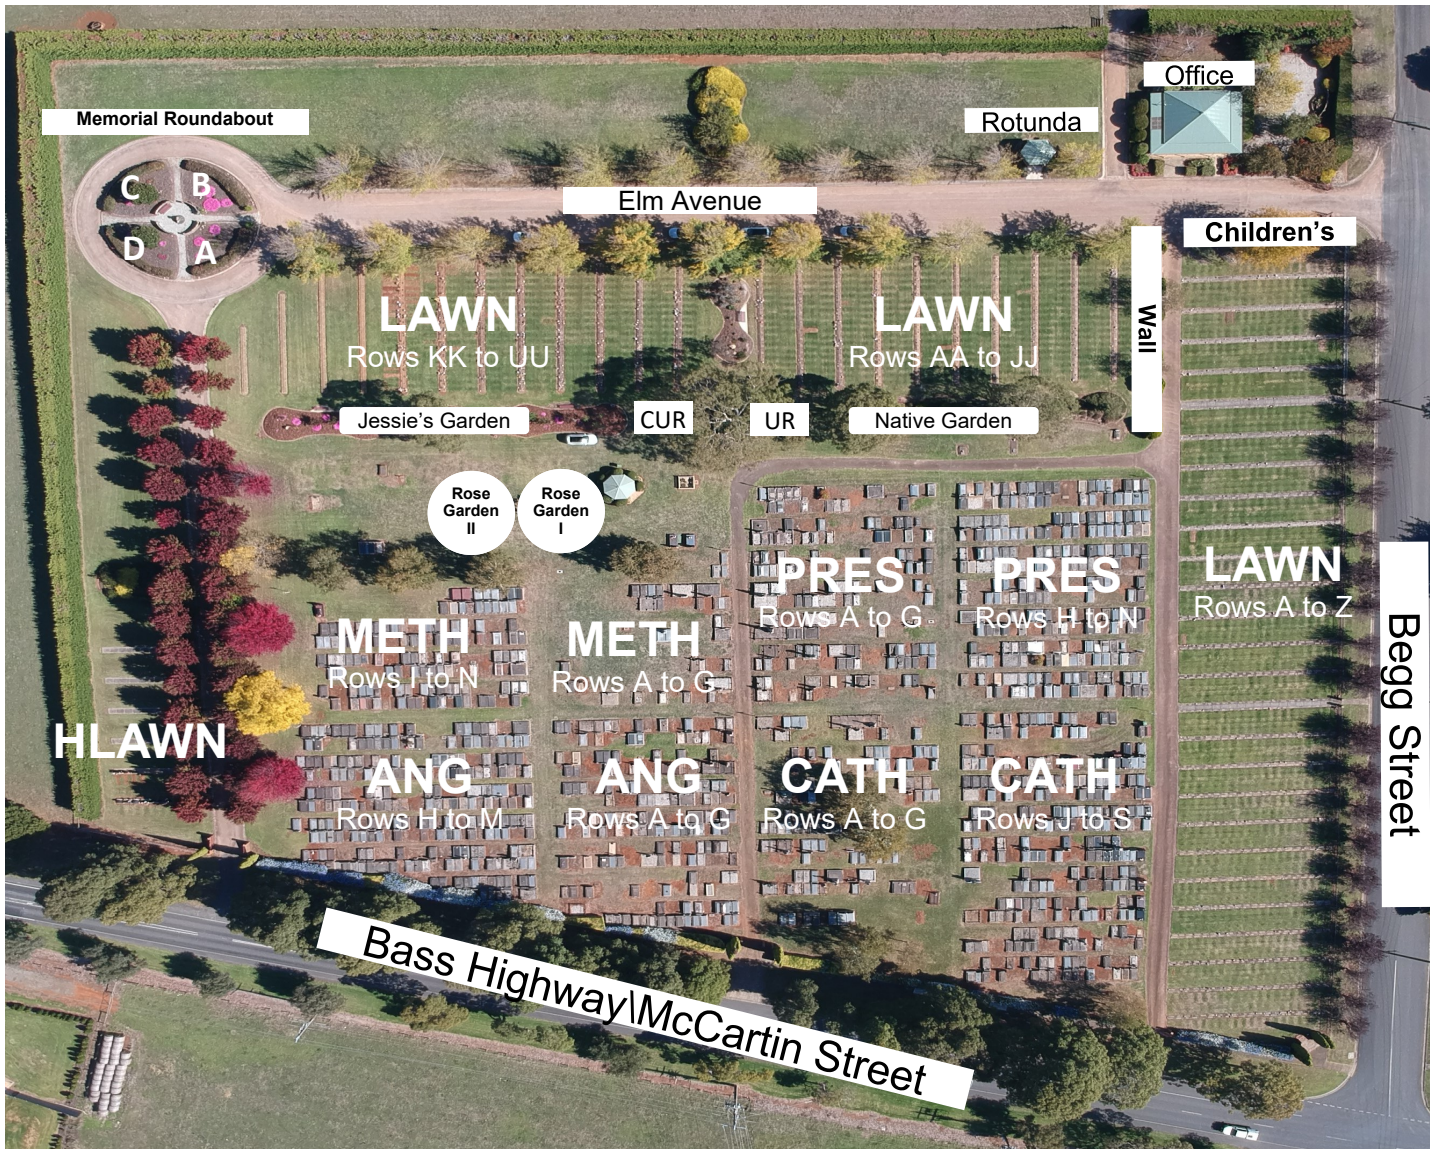

Leongatha Cemetery

Key

ACACIA	=	Wall
ANG	=	Anglican
BANKSIA	=	Wall
CATH	=	Catholic
CORREA	=	Wall
CUR	=	Children's Unmarked Rock
METH	=	Methodist
HLAWN -	=	Headstone Lawn
PRES	=	Presbyterian
UR	=	Unmarked Rock